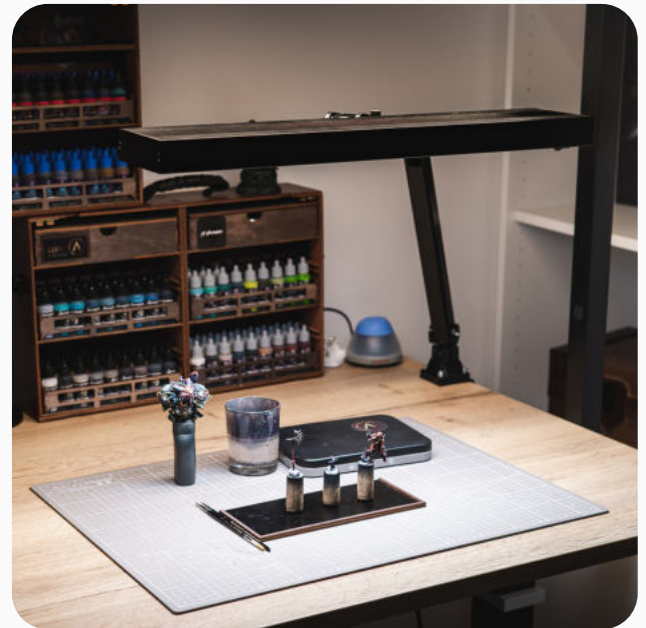

Articulated Lamps

PREMIUM LINE

SKU: 289.32.97sd-D4 (silver)

● RAL 9006 / silver

SKU: 289-32.90sd-D4 (black)

● RAL 9005 / black

TECHNICAL DATA

V	220-240
Hz	50-60
W	32
Lm	4080
K	5700
Lux	7300 (40cm)
CRI	> 95 (typ. 97)
kg	4,1
RG	0

Body:	natural-anodised aluminium
Articulation type:	Gas spring arm with 2 integrated gas springs (parallelogram)
Dimming:	Push-button (ON/OFF/DIM) / 1-100%
Lifetime:	50.000h
Warranty:	2 Years
LED Cover:	Microprismatic lens/plus additional high-tech diffuser film
Power connection:	2m PVC-Cable + Schuko plug
LED Driver:	Tridonic
Colour:	Black / Silver
Dimensions light head:	585 x 111 x 35,5 mm (LxWxH)

HIGHLIGHTS

- ✓ No colour location shifts when dimming the LEDs
- ✓ No UV and infrared components in the light spectrum (prevents e.g. premature hardening of plastics)
- ✓ No heat load in the direction of light emission - only slight heating of the luminaire head
- ✓ Extremely bright due to double-row LED arrangement, large-area illumination - up to 7300lx illuminance at 40 cm distance
- ✓ Parallelogram-guided articulated arm with integrated gas struts: infinitely easy to adjust without opening a locking screw, no uncontrolled sagging due to inadvertent misuse