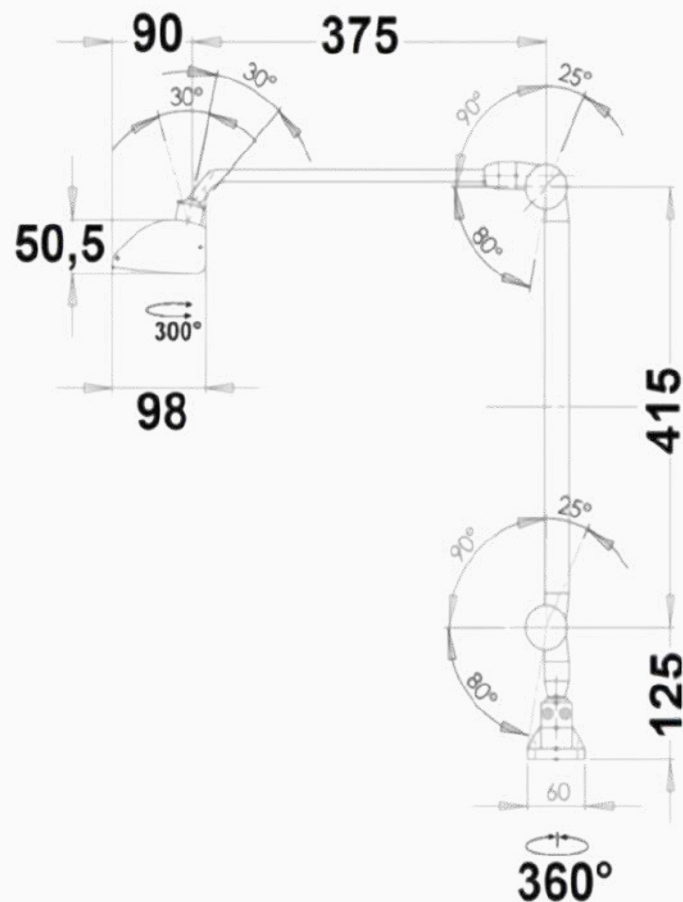

Articulated Lamps

BASIC LINE

SKU: 287-L13.952

CRI 95 / 2500 Lux / 5700 Kelvin

SKU: 287-L12.953

CRI 80 / 3700 Lux / 5000 Kelvin

● RAL 9006 /silver

TECHNICAL DATA

V	220-240
Hz	50-60
W	12
Lm	2000 / 4000
K	5000 / 5700
Lux	2500 / 3700 (40cm)
CRI	> 80 (typ. 83) > 90 (typ. 95)
kg	2,8
RG	0

Body:	natural anodised aluminium
Articulation type:	spring-supported articulated arm in middle and foot joint / ball joint at luminaire head
Dimming:	not dimmable
Lifetime:	72.000h
Warranty:	2 years
LED Cover:	microprismatic lens/plus additional high-tech diffuser foil
Power connection:	2m PVC cable + safety plug
LED Driver:	Tridonic
Colour:	Silver
Dimensions light head:	355 x 98 x 50 mm (LxWxH)

ATTACHMENTS

For Basic Line

Screw-on flange (incl.)
SKU: 005.95

Table clamp 0-44 mm
SKU: 003.95

Table clamp 16-85 mm
SKU: 004.95

Tabel base 10,5 kg
SKU: 317.96

Wall angle
SKU: 002.95

Zum Weiherlein 16
97509 Kolitzheim
Germany