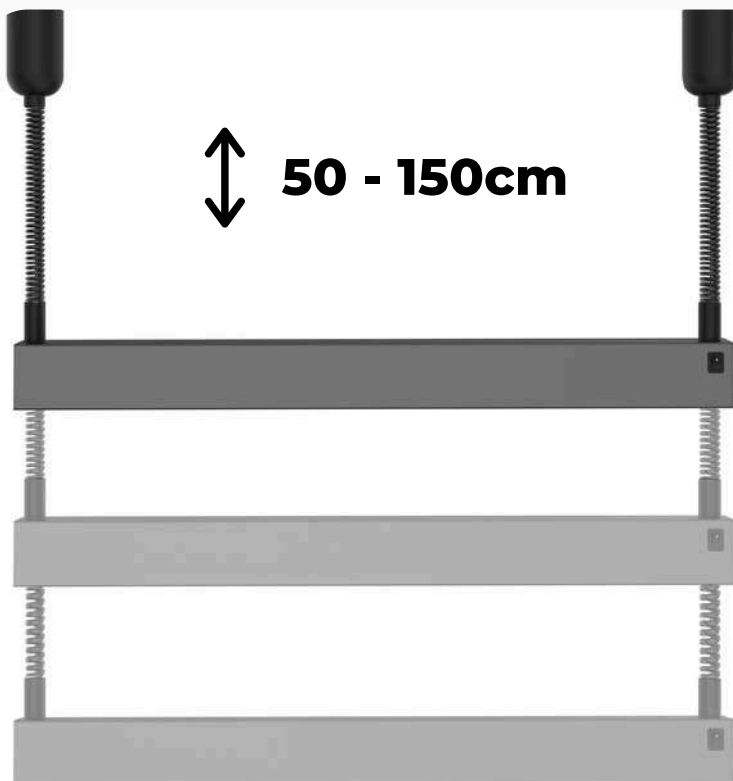

Pendant lights

BLACK LINE BASIC ECO

Steel cable suspension
individually shortenable

SKU: 5593691957sd (DIM)

SKU: 5593691957S (nonDIM)

Drawbar suspension
50 - 150cm (height adjustable)

SKU: 5593690957sd (DIM)

SKU: 5593690957S (nonDIM)

 RAL 9005 / black

* DIM = dimmable

** nonDIM = not dimmable

TECHNICAL DATA

V	220-240
Hz	50-60
W	36
Lm	4200
K	5700
Lux	4500 (50cm)
CRI	> 95 (typ. 97)
kg	3,9 / 6,2
RG	0

Material:	Extruded aluminium
Insert:	Single workstation
Dimming:	optional (nonDim/DIM 1-100%)
Lifetime:	50.000h
Warranty:	2 Years
LED Cover:	Microprismatic lens/plus additional high-tech diffuser foil
Power connection:	luster terminals in right canopy
LED Driver:	Osram
Colour:	Black (RAL 9005)
Dimensions:	870 x 60 x 79 mm (LxBxH) 1150 x 60 x 79 mm (LxBxH) 1435x 60 x 79 mm (LxBxH)

Distance:	Illuminance:
80 cm	2100 Lux
70 cm	2850 Lux
60 cm	3500 Lux
50 cm	4500 Lux

Work surface

HIGHLIGHTS

- ✓ No colour location shifts when dimming the LEDs
- ✓ No UV and infrared components in the light spectrum (prevents e.g. premature hardening of plastics)
- ✓ No heat load in the direction of light emission - only slight heating of the luminaire surface
- ✓ The all-rounder among our pendant luminaires. Easy to integrate and versatile with strong light at an excellent price-performance ratio.
- ✓ Optical design package: also available with filigree steel cable suspensions and transparent insulated supply cable (not infinitely height-adjustable)