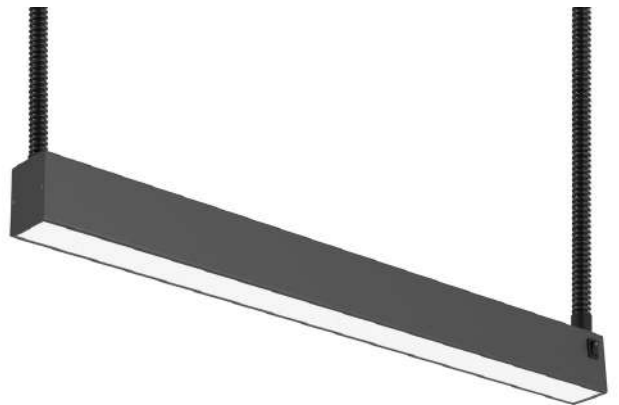

Pendant lights

BLACK LINE BASIC ECO

Steel cable suspension
individually shortenable

SKU: 5593691957sd (DIM)

SKU: 5593691957S (nonDIM)

Drawbar suspension
50 - 150cm (height adjustable)

SKU: 5593690957sd (DIM)

SKU: 5593690957S (nonDIM)

 RAL 9005 / black

* DIM = dimmable

** nonDIM = not dimmable

TECHNICAL DATA

V	220-240
Hz	50-60
W	36
Lm	4200
K	5700
Lux	4500 (50cm)
CRI	> 95 (typ. 97)
kg	3,9 / 6,2
RG	0

Material:	Extruded aluminium
Insert:	Single workstation
Dimming:	optional (nonDim/DIM 1-100%)
Lifetime:	50.000h
Warranty:	2 Years
LED Cover:	Microprismatic lens/plus additional high-tech diffuser foil
Power connection:	luster terminals in right canopy
LED Driver:	Osram
Colour:	Black (RAL 9005)
Dimensions:	870 x 60 x 79 mm (LxBxH) 1150 x 60 x 79 mm (LxBxH) 1435x 60 x 79 mm (LxBxH)

Distance:	Illuminance:
80 cm	2100 Lux
70 cm	2850 Lux
60 cm	3500 Lux
50 cm	4500 Lux

Work surface

HIGHLIGHTS

- ✓ No colour location shifts when dimming the LEDs
- ✓ No UV and infrared components in the light spectrum (prevents e.g. premature hardening of plastics)
- ✓ No heat load in the direction of light emission - only slight heating of the luminaire surface
- ✓ The all-rounder among our pendant luminaires. Easy to integrate and versatile with strong light at an excellent price-performance ratio.
- ✓ Optical design package: also available with filigree steel cable suspensions and transparent insulated supply cable (not infinitely height-adjustable)

OPTIONAL

Indirect light component*

W	12
Lm	2260
K	5700
Lux	+ 300
CRI	> 90 (typ. 93)

- ✓ Depending on the colour and texture of the ceiling and the distance, switching on the indirect light component provides approx. 200 - 300 lux more light.
- ✓ Room brightening (avoidance of the cave effect, more pleasant room feeling due to ceiling brightening). Beam angle of 90° for particularly harmonious luminance distribution.