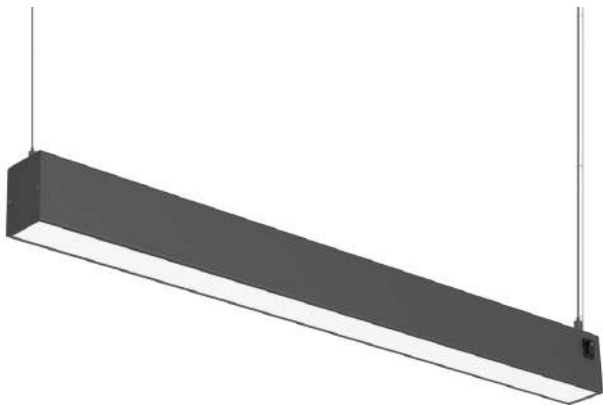

Pendant lights

BLACK LINE BASIC ECO

Steel cable suspension
individually shortenable

SKU: 5593691957sd (DIM)

SKU: 5593691957S (nonDIM)

Drawbar suspension
50 - 150cm (height adjustable)

SKU: 5593690957sd (DIM)

SKU: 5593690957S (nonDIM)

 RAL 9005 / black

* DIM = dimmable

** nonDIM = not dimmable

TECHNICAL DATA

V	220-240
Hz	50-60
W	36
Lm	4200
K	5700
Lux	4500 (50cm)
CRI	> 95 (typ. 97)
kg	3,9 / 6,2
RG	0

Material:	Extruded aluminium
Insert:	Single workstation
Dimming:	optional (nonDim/DIM 1-100%)
Lifetime:	50.000h
Warranty:	2 Years
LED Cover:	Microprismatic lens/plus additional high-tech diffuser foil
Power connection:	luster terminals in right canopy
LED Driver:	Osram
Colour:	Black (RAL 9005)
Dimensions:	870 x 60 x 79 mm (LxBxH) 1150 x 60 x 79 mm (LxBxH) 1435x 60 x 79 mm (LxBxH)

Distance:	Illuminance:
80 cm	2100 Lux
70 cm	2850 Lux
60 cm	3500 Lux
50 cm	4500 Lux

Work surface

HIGHLIGHTS

- ✓ No colour location shifts when dimming the LEDs
- ✓ No UV and infrared components in the light spectrum (prevents e.g. premature hardening of plastics)
- ✓ No heat load in the direction of light emission - only slight heating of the luminaire surface
- ✓ The all-rounder among our pendant luminaires. Easy to integrate and versatile with strong light at an excellent price-performance ratio.
- ✓ Optical design package: also available with filigree steel cable suspensions and transparent insulated supply cable (not infinitely height-adjustable)

OPTIONAL

Indirect light component*

W	12
Lm	2260
K	5700
Lux	+ 300
CRI	> 90 (typ. 93)

- ✓ Depending on the colour and texture of the ceiling and the distance, switching on the indirect light component provides approx. 200 - 300 lux more light.
- ✓ Room brightening (avoidance of the cave effect, more pleasant room feeling due to ceiling brightening). Beam angle of 90° for particularly harmonious luminance distribution.