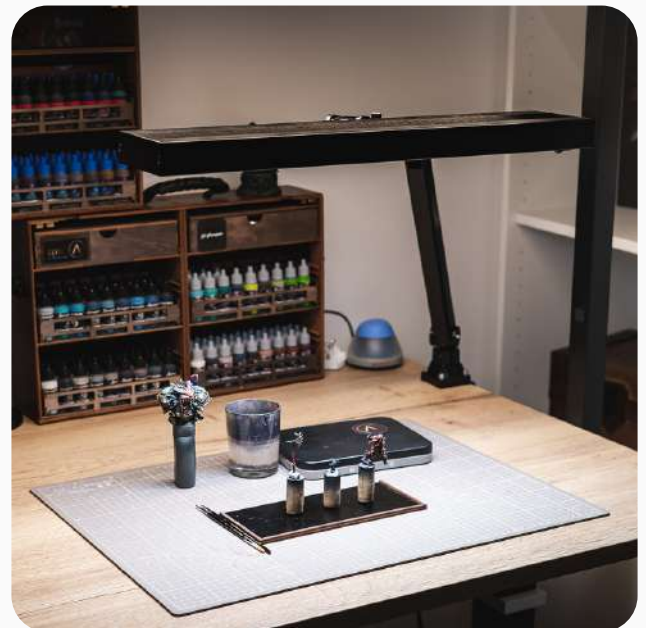

Articulated Lamps

PREMIUM LINE

SKU: 289.32.97sd-D4 (silver)

RAL 9006 / silver

SKU: 289-32.90sd-D4 (black)

RAL 9005 / black

TECHNICAL DATA

V	220-240
Hz	50-60
W	32
Lm	4080
K	5700
Lux	7300 (40cm)
CRI	> 95 (typ. 97)
kg	4,1
RG	0

Body:	natural-anodised aluminium
Articulation type:	Gas spring arm with 2 integrated gas springs (parallelogram)
Dimming:	Push-button (ON/OFF/DIM) / 1-100%
Lifetime:	50.000h
Warranty:	2 Years
LED Cover:	Microprismatic lens/plus additional high-tech diffuser film
Power connection:	2m PVC-Cable + Schuko plug
LED Driver:	Tridonic
Colour:	Black / Silver
Dimensions light head:	585 x 111 x 35,5 mm (LxWxH)

HIGHLIGHTS

- ✓ No colour location shifts when dimming the LEDs
- ✓ No UV and infrared components in the light spectrum (prevents e.g. premature hardening of plastics)
- ✓ No heat load in the direction of light emission - only slight heating of the luminaire head
- ✓ Extremely bright due to double-row LED arrangement, large-area illumination - up to 7300lx illuminance at 40 cm distance
- ✓ Parallelogram-guided articulated arm with integrated gas struts: infinitely easy to adjust without opening a locking screw, no uncontrolled sagging due to inadvertent misuse