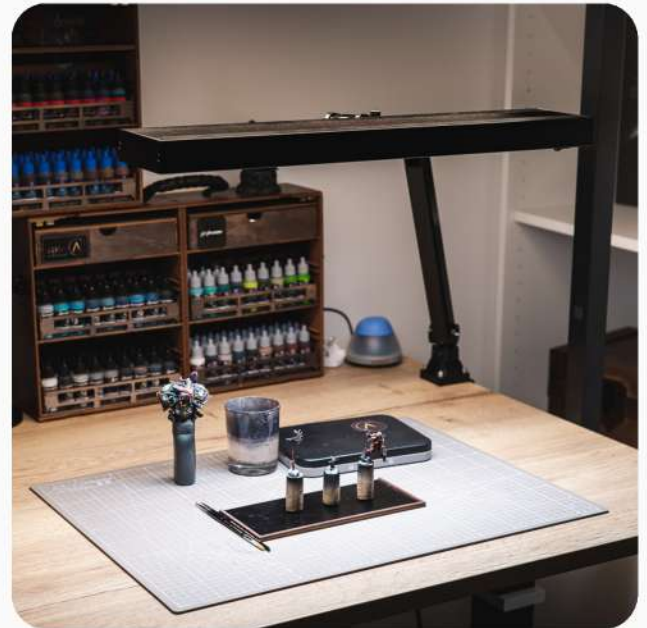

Articulated Lamps

PREMIUM LINE

SKU: 289-3297sd-D4 (silver)

● RAL 9006 / silver

SKU: 289-3290sd-D4 (black)

● RAL 9005 / black

TECHNICAL DATA

V	220-240
Hz	50-60
W	32
Lm	4080
K	5700
Lux	7300 (40cm)
CRI	> 95 (typ. 97)
kg	4,1
RG	0

Body:	natural-anodised aluminium
Articulation type:	Gas spring arm with 2 integrated gas springs (parallelogram)
Dimming:	Push-button (ON/OFF/DIM) / 1-100%
Lifetime:	50.000h
Warranty:	2 Years
LED Cover:	Microprismatic lens/plus additional high-tech diffuser film
Power connection:	2m PVC-Cable + Schuko plug
LED Driver:	Tridonic
Colour:	Black / Silver
Dimensions light head:	585 x 111 x 35,5 mm (LxWxH)

HIGHLIGHTS

- ✓ No colour location shifts when dimming the LEDs
- ✓ No UV and infrared components in the light spectrum (prevents e.g. premature hardening of plastics)
- ✓ No heat load in the direction of light emission - only slight heating of the luminaire head
- ✓ Extremely bright due to double-row LED arrangement, large-area illumination - up to 7300lx illuminance at 40 cm distance
- ✓ Parallelogram-guided articulated arm with integrated gas struts: infinitely easy to adjust without opening a locking screw, no uncontrolled sagging due to inadvertent misuse