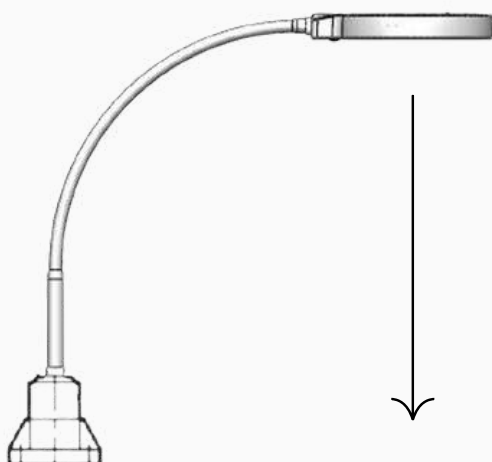

● RAL 9006 /silver

* 3-Dio = 3 Diopters

** 5-Dio = 5 Diopters

TECHNICAL DATA

V	100-240
Hz	50-60
W	8
Lm	950
K	5000
Lux	7900 (15cm)
CRI	> 90 (typ. 93)
kg	2 / 2,3

Material lens/	biconvex ground glass magnifier
Lamp head:	(Ø 120 mm) / die-cast aluminium
Articulated type:	Flexible arm
Dimming:	Switch in luminaire head 3-step dimming (30 - 80 - 100%)
Lifetime:	60.000h
Warranty:	2 years
LED Cover:	translucent, impact-resistant plastic (PC)
Mains connection:	2m detachable plug-in power supply (Euro plug)
Colour:	Silver
Magnification:	3-diopter (1.75x magnification) 5-diopter (2.25x magnification)

Dimensions:

Distance:

- 30 cm
- 25 cm
- 20 cm
- 15 cm

Illuminance:

- 2700 Lux
- 3730 Lux
- 5430 Lux
- 7900 Lux

Work surface

HIGHLIGHTS

- ✓ Compact and very space-saving design, therefore ideal e.g. for optical inspection of instruments or objects
- ✓ Integrated control button for dimming and switching in the luminaire head - stepDIM: light can be switched in 3 steps (30 - 80 - 100%) to adapt to different visual tasks
- ✓ Die-cast aluminium luminaire head with super narrow lens edge for improved access to the object
- ✓ 21 ring-shaped LEDs (Nichia) for uniform, shadow-free light under the lens - up to 7900lx at a distance of 15cm from the object
- ✓ High quality glass lens Ø 120 mm, optional:
 - 3-diopter (=1.75x magnification)
 - 5-diopter (=2.25x magnification)