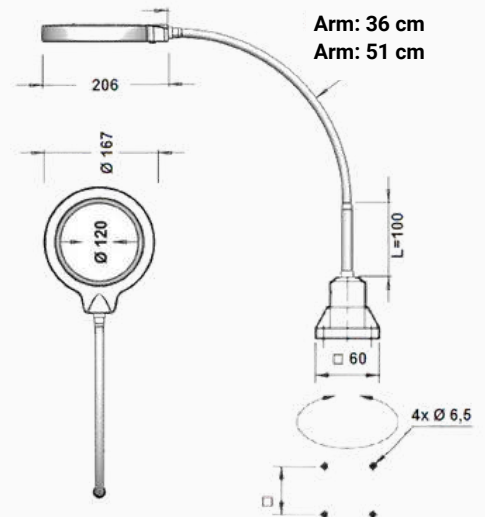

Magnifying lights

RLL FLEX

Flex arm length: 36cm

SKU: 24995-3 (3-Dio*)

SKU: 24995-5 (5-Dio**)

Flex arm length: 51cm

SKU: 24996-3 (3-Dio*)

SKU: 24996-5 (5-Dio**)

● RAL 9006 /silver

* 3-Dio = 3 Diopters

** 5-Dio = 5 Diopters

TECHNICAL DATA

V	100-240
Hz	50-60
W	8
Lm	950
K	5000
Lux	7900 (15cm)
CRI	> 90 (typ. 93)
kg	2 / 2,3

Material lens/	biconvex ground glass magnifier
Lamp head:	(Ø 120 mm) / die-cast aluminium
Articulated type:	Flexible arm
Dimming:	Switch in luminaire head 3-step dimming (30 - 80 - 100%)
Lifetime:	60.000h
Warranty:	2 years
LED Cover:	translucent, impact-resistant plastic (PC)
Mains connection:	2m detachable plug-in power supply (Euro plug)
Colour:	Silver
Magnification:	3-diopter (1.75x magnification) 5-diopter (2.25x magnification)

Dimensions:

Distance:

- 30 cm
- 25 cm
- 20 cm
- 15 cm

Illuminance:

- 2700 Lux
- 3730 Lux
- 5430 Lux
- 7900 Lux

Work surface

HIGHLIGHTS

- ✓ Compact and very space-saving design, therefore ideal e.g. for optical inspection of instruments or objects
- ✓ Integrated control button for dimming and switching in the luminaire head - stepDIM: light can be switched in 3 steps (30 - 80 - 100%) to adapt to different visual tasks
- ✓ Die-cast aluminium luminaire head with super narrow lens edge for improved access to the object
- ✓ 21 ring-shaped LEDs (Nichia) for uniform, shadow-free light under the lens - up to 7900lx at a distance of 15cm from the object
- ✓ High quality glass lens Ø 120 mm, optional:
 - 3-diopter (=1.75x magnification)
 - 5-diopter (=2.25x magnification)

ATTACHMENTS

For both variants (36 & 51cm)

Screw-on flange (incl.)
SKU: 005.95

Table clamp 0-44 mm
SKU: 003.95

Table clamp 16-85 mm
SKU: 004.95

Table base 7,5 kg
SKU: 305-60.96

Wall angle
SKU: 002.95

Zum Weiherlein 16
97509 Kolitzheim
Germany