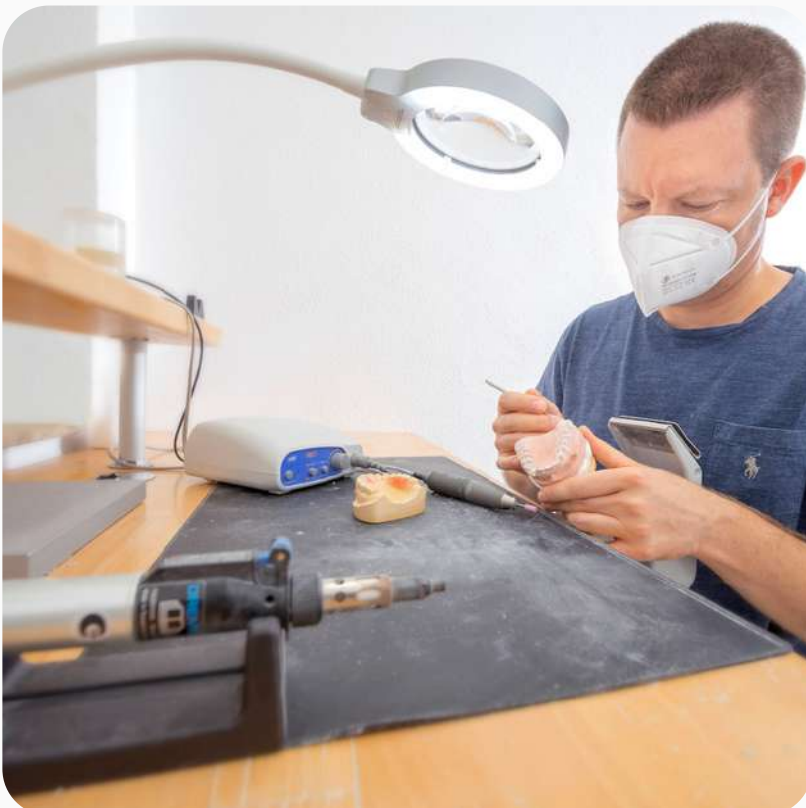

● RAL 9006 /silver

* 3-Dio = 3 Diopters

** 5-Dio = 5 Diopters

TECHNICAL DATA

V	100-240
Hz	50-60
W	8
Lm	950
K	5000
Lux	7900 (15cm)
CRI	> 90 (typ. 93)
kg	2 / 2,3

Material lens/	biconvex ground glass magnifier
Lamp head:	(Ø 120 mm) / die-cast aluminium
Articulated type:	Flexible arm
Dimming:	Switch in luminaire head 3-step dimming (30 - 80 - 100%)
Lifetime:	60.000h
Warranty:	2 years
LED Cover:	translucent, impact-resistant plastic (PC)
Mains connection:	2m detachable plug-in power supply (Euro plug)
Colour:	Silver
Magnification:	3-diopter (1.75x magnification) 5-diopter (2.25x magnification)

Dimensions:

Distance:

- 30 cm
- 25 cm
- 20 cm
- 15 cm

Illuminance:

- 2700 Lux
- 3730 Lux
- 5430 Lux
- 7900 Lux

Work surface

HIGHLIGHTS

- ✓ Compact and very space-saving design, therefore ideal e.g. for optical inspection of instruments or objects
- ✓ Integrated control button for dimming and switching in the luminaire head - stepDIM: light can be switched in 3 steps (30 - 80 - 100%) to adapt to different visual tasks
- ✓ Die-cast aluminium luminaire head with super narrow lens edge for improved access to the object
- ✓ 21 ring-shaped LEDs (Nichia) for uniform, shadow-free light under the lens - up to 7900lx at a distance of 15cm from the object
- ✓ High quality glass lens Ø 120 mm, optional:
 - 3-diopter (=1.75x magnification)
 - 5-diopter (=2.25x magnification)