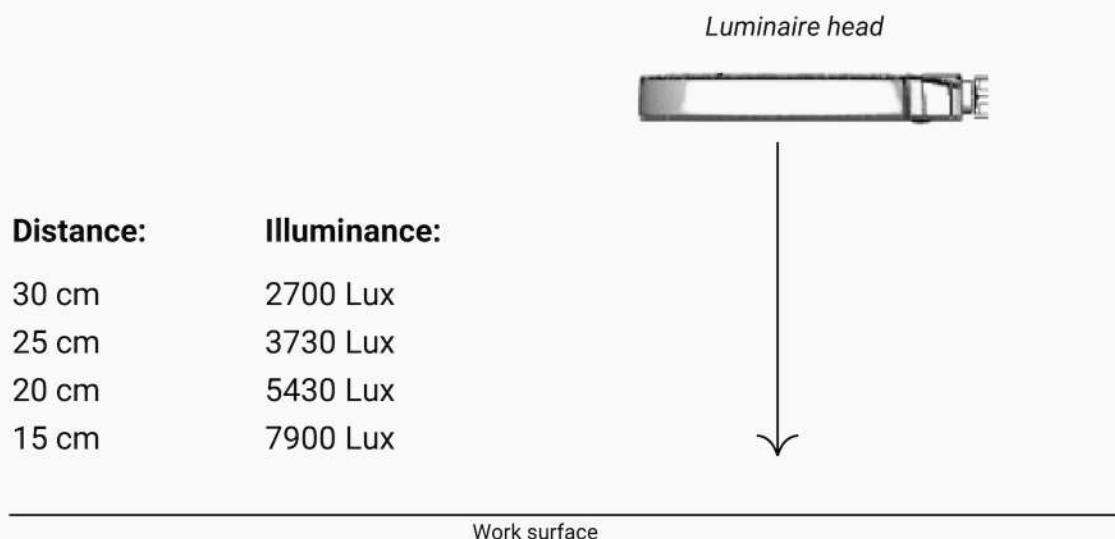

Magnifying lights

RLL PREMIUM

SKU: 244.96-3 (3-Dio*)

SKU: 244.96-5 (5-Dio**)

● RAL 9006 /silver

* 3-Dio = 3 Diopters

** 5-Dio = 5 Diopters

TECHNICAL DATA

V	100-240
Hz	50-60
W	8
Lm	950
K	5000
Lux	7900 (15cm)
CRI	> 90 (typ. 93)
kg	4

Material lens/	biconvex ground glass magnifier
Lamp head:	(Ø 120 mm) / die-cast aluminium
Articulated type:	3-D joint in luminaire head / Friction joint arm with 6-axis rotation (articulated arm)
Dimming:	Switch in luminaire head 3-step dimming (30 - 80 - 100%)
Lifetime:	60.000h
Warranty:	2 years
LED Cover:	translucent, impact-resistant plastic (PC)
Mains connection:	2 m PVC cable with detachable plug-in power supply (Euro plug)
Colour:	Silver
Magnification:	3-diopter (1.75x magnification) 5-diopter (2.25x magnification)

HIGHLIGHTS

- ✓ Parallelogram-guided articulated arm with integrated gas struts: infinitely easy to adjust without opening a locking screw, no uncontrolled sagging due to inadvertent misuse
- ✓ Integrated control button for dimming and switching in the luminaire head - stepDIM: light can be switched in 3 steps (30 - 80 - 100%) to adapt to different visual tasks
- ✓ Die-cast aluminium luminaire head with super narrow lens edge for improved access to the object
- ✓ 21 ring-shaped LEDs (Nichia) for uniform, shadow-free light under the lens - up to 7900lx at a distance of 15cm from the object
- ✓ High quality glass lens Ø 120 mm, optional:
 - 3-diopter (=1.75x magnification)
 - 5-diopter (=2.25x magnification)