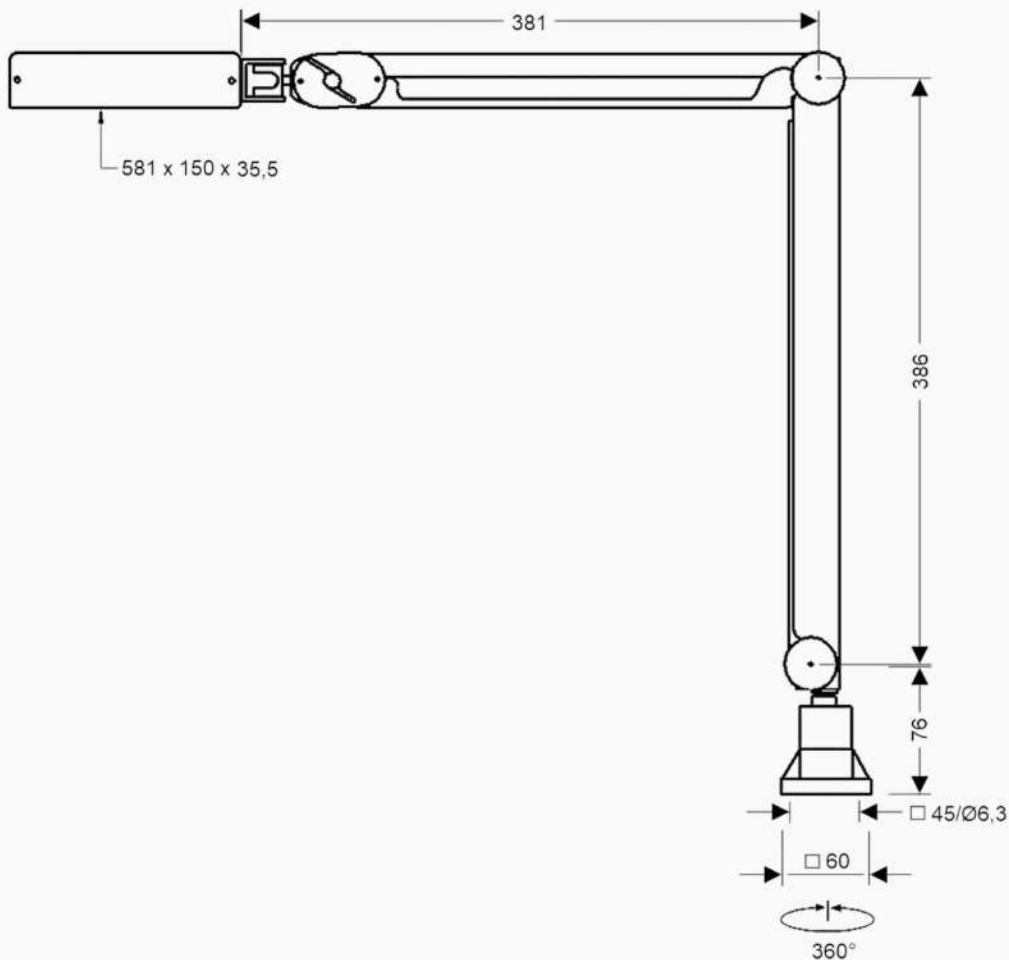

Articulated Lamps

SPECIAL LINE 36W

SKU: 289.32.97sd-D4 (silver)

● RAL 9006 / silver

SKU: 289-32.90sd-D4 (black)

● RAL 9005 / black

TECHNICAL DATA

V	220-240
Hz	50-60
W	36
Lm	4464
K	5700
Lux	9000 (40cm)
CRI	> 95 (typ. 97)
kg	5,5
RG	0

Body:	natural-anodised aluminium
Articulation type:	Gas spring arm with 2 integrated gas springs (parallelogram)
Dimming:	Push-button (ON/OFF/DIM) / 1-100%
Lifetime:	50.000h
Warranty:	2 Years
LED Cover:	Microprismatic lens/plus additional high-tech diffuser film
Power connection:	2m PVC-Cable + Schuko plug
LED Driver:	Tridonic
Colour:	Silver / Black
Dimensions light head:	581 x 150 x 35,5 mm (LxWxH)

HIGHLIGHTS

- ✓ No colour location shifts when dimming the LEDs
- ✓ No UV and infrared components in the light spectrum (prevents e.g. premature hardening of plastics)
- ✓ No heat load in the direction of light emission - only slight heating of the luminaire head
- ✓ Extremely bright thanks to a three-row LED arrangement, large-area illumination – up to 9000 lx illuminance at a distance of 40 cm
- ✓ Parallelogram-guided articulated arm with integrated gas struts: infinitely easy to adjust without opening a locking screw, no uncontrolled sagging due to inadvertent misuse

ATTACHMENTS

SKU: 289.32.97sd-D4 (silver)

Screw-on flange (incl.)
SKU: 005.95

Table clamp 0-44 mm
SKU: 003.95

Table clamp 16-85 mm
SKU: 004.95

Tabel base 10,5 kg
SKU: 317.96

Wall angle
SKU: 002.95

SKU: 289-32.90sd-D4 (black)