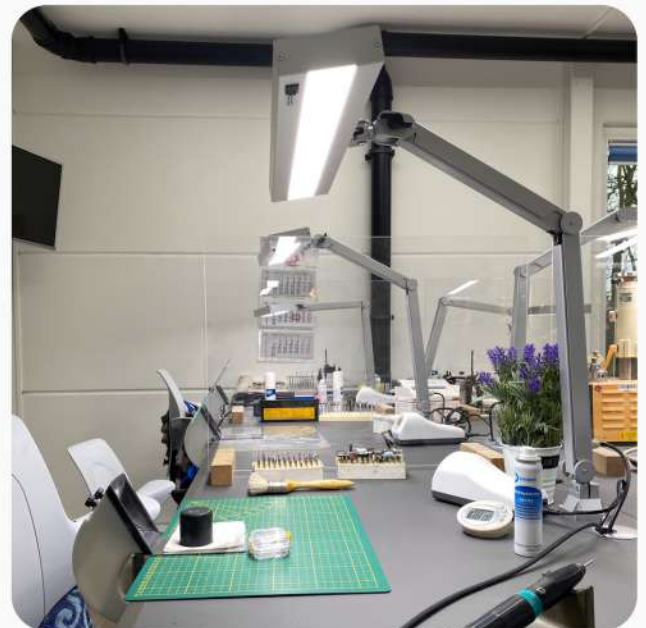

Articulated Lamps

SPECIAL LINE 36W

SKU: 289.32.97sd-D4 (silver)

● RAL 9006 / silver

SKU: 289-32.90sd-D4 (black)

● RAL 9005 / black

TECHNICAL DATA

V	220-240
Hz	50-60
W	36
Lm	4464
K	5700
Lux	9000 (40cm)
CRI	> 95 (typ. 97)
kg	5,5
RG	0

Body:	natural-anodised aluminium
Articulation type:	Gas spring arm with 2 integrated gas springs (parallelogram)
Dimming:	Push-button (ON/OFF/DIM) / 1-100%
Lifetime:	50.000h
Warranty:	2 Years
LED Cover:	Microprismatic lens/plus additional high-tech diffuser film
Power connection:	2m PVC-Cable + Schuko plug
LED Driver:	Tridonic
Colour:	Silver / Black
Dimensions light head:	581 x 150 x 35,5 mm (LxWxH)

HIGHLIGHTS

- ✓ No colour location shifts when dimming the LEDs
- ✓ No UV and infrared components in the light spectrum (prevents e.g. premature hardening of plastics)
- ✓ No heat load in the direction of light emission - only slight heating of the luminaire head
- ✓ Extremely bright thanks to a three-row LED arrangement, large-area illumination – up to 9000 lx illuminance at a distance of 40 cm
- ✓ Parallelogram-guided articulated arm with integrated gas struts: infinitely easy to adjust without opening a locking screw, no uncontrolled sagging due to inadvertent misuse