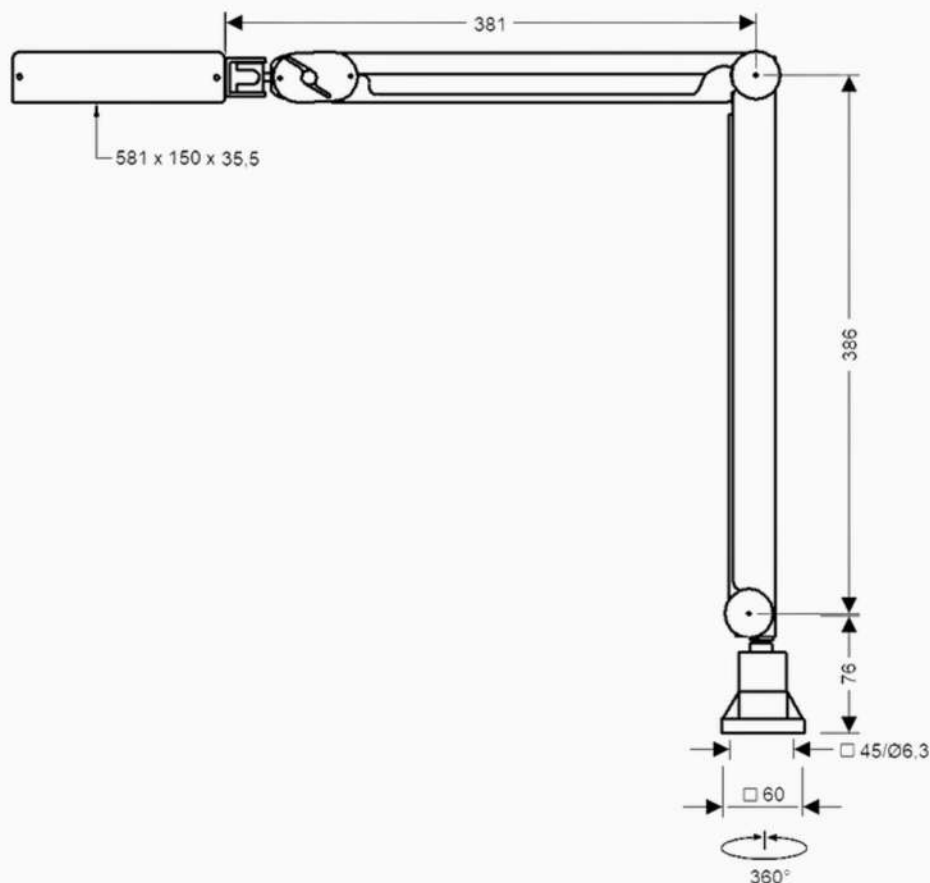

Articulated Lamps

SPECIAL LINE TUNABLE WHITE

SKU: 289-3697tw-D4 (silber)

 RAL 9006 / silber

SKU: 289-3690tw-D4 (black)

 RAL 9005 / black

TECHNICAL DATA

V	220-240
Hz	50-60
W	36
Lm	up to 6000
K	3000 - 6500 K
Lux	8900 (40cm)
CRI	> 95 (typ. 97)
kg	5,5
RG	0

Body:	natural-anodised aluminium
Articulation type:	Gas spring arm with 2 integrated gas springs (parallelogram)
Dimming:	Push-button (ON/OFF/DIM) / 1-100%
Colour temperature:	Color temperature in 9 steps from 2700K warm white to 6500K daylight white
Lifetime:	50.000h
Warranty:	2 Years
LED Cover:	Microprismatic lens/plus additional high-tech diffuser film
Power connection:	2m PVC-Cable + Schuko plug
LED Driver:	Tridonic
Colour:	Silver
Dimensions light head:	581 x 150 x 35,5 mm (LxWxH)

HIGHLIGHTS

- ✓ No colour location shifts when dimming the LEDs
- ✓ Adjustable color temperature from 3000 to 6500 Kelvin thanks to state-of-the-art Tunable White technology.
- ✓ No heat load in the direction of light emission - only slight heating of the luminaire head
- ✓ Extremely bright thanks to a three-row LED arrangement, large-area illumination – up to 8900 lx illuminance at a distance of 40 cm
- ✓ Parallelogram-guided articulated arm with integrated gas struts: infinitely easy to adjust without opening a locking screw, no uncontrolled sagging due to inadvertent misuse

ATTACHMENTS

SKU: 289-3697tw-D4 (silber)

Screw-on flange (incl.)
SKU: 00595

Table clamp 0-44 mm
SKU: 00395

Table clamp 16-85 mm
SKU: 00495

Tabel base 10,5 kg
SKU: 31796

Wall angle
SKU: 00295

SKU: 289-3690tw-D4 (black)