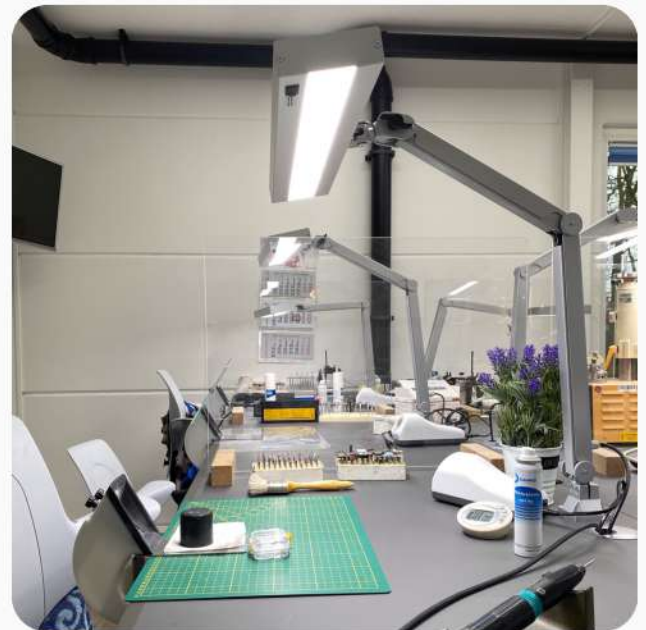

# HIGHLIGHTS

- ✓ No colour location shifts when dimming the LEDs
- ✓ No UV and infrared components in the light spectrum (prevents e.g. premature hardening of plastics)
- ✓ No heat load in the direction of light emission - only slight heating of the luminaire head
- ✓ Extremely bright thanks to a three-row LED arrangement, large-area illumination – up to 9000 lx illuminance at a distance of 40 cm
- ✓ Parallelogram-guided articulated arm with integrated gas struts: infinitely easy to adjust without opening a locking screw, no uncontrolled sagging due to inadvertent misuse