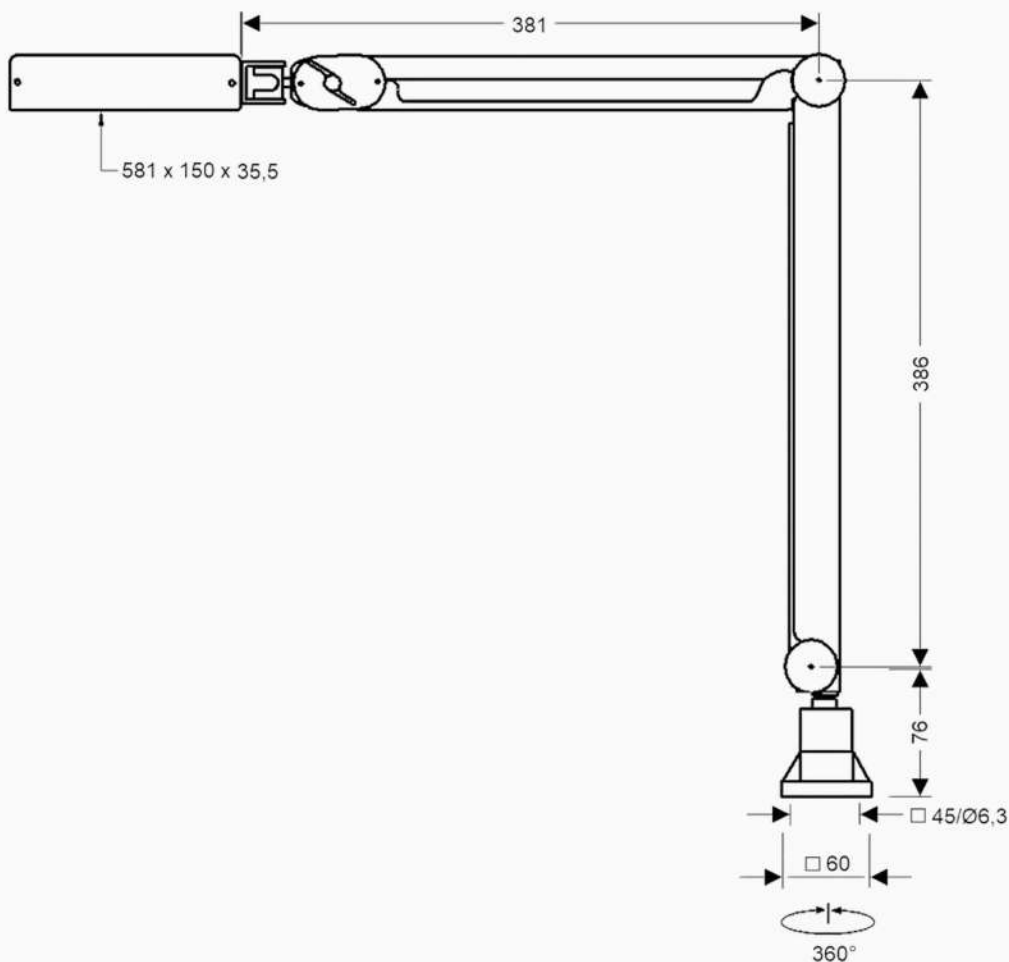

# TECHNICAL DATA

<b>V</b>	220-240
<b>Hz</b>	50-60
<b>W</b>	36
<b>Lm</b>	4464
<b>K</b>	5700
<b>Lux</b>	9000 (40cm)
<b>CRI</b>	> 95 (typ. 97)
<b>kg</b>	5,5
<b>RG</b>	0

<b>Body:</b>	natural-anodised aluminium
<b>Articulation type:</b>	Gas spring arm with 2 integrated gas springs (parallelogram)
<b>Dimming:</b>	Push-button (ON/OFF/DIM) / 1-100%
<b>Lifetime:</b>	50.000h
<b>Warranty:</b>	2 Years
<b>LED Cover:</b>	Microprismatic lens/plus additional high-tech diffuser film
<b>Power connection:</b>	2m PVC-Cable + Schuko plug
<b>LED Driver:</b>	Tridonic
<b>Colour:</b>	Silver / Black
<b>Dimensions light head:</b>	581 x 150 x 35,5 mm (LxWxH)

# HIGHLIGHTS

- ✓ No colour location shifts when dimming the LEDs
- ✓ No UV and infrared components in the light spectrum (prevents e.g. premature hardening of plastics)
- ✓ No heat load in the direction of light emission - only slight heating of the luminaire head
- ✓ Extremely bright thanks to a three-row LED arrangement, large-area illumination – up to 9000 lx illuminance at a distance of 40 cm
- ✓ Parallelogram-guided articulated arm with integrated gas struts: infinitely easy to adjust without opening a locking screw, no uncontrolled sagging due to inadvertent misuse

# ATTACHMENTS

SKU: 289-3697sd-D4 (silber)

Screw-on flange (incl.)  
SKU: 00595

Table clamp 0-44 mm  
SKU: 00395

Table clamp 16-85 mm  
SKU: 00495

Tabel base 10,5 kg  
SKU: 31796

Wall angle  
SKU: 00295

SKU: 289-3690sd-D4 (black)

Screw-on flange (incl.)  
SKU: 00590

Table clamp 0-44 mm  
SKU: 00390

Table clamp 16-85 mm  
SKU: 00490

Tabel base 10,5 kg  
SKU: 31791

Wall angle  
SKU: 00290