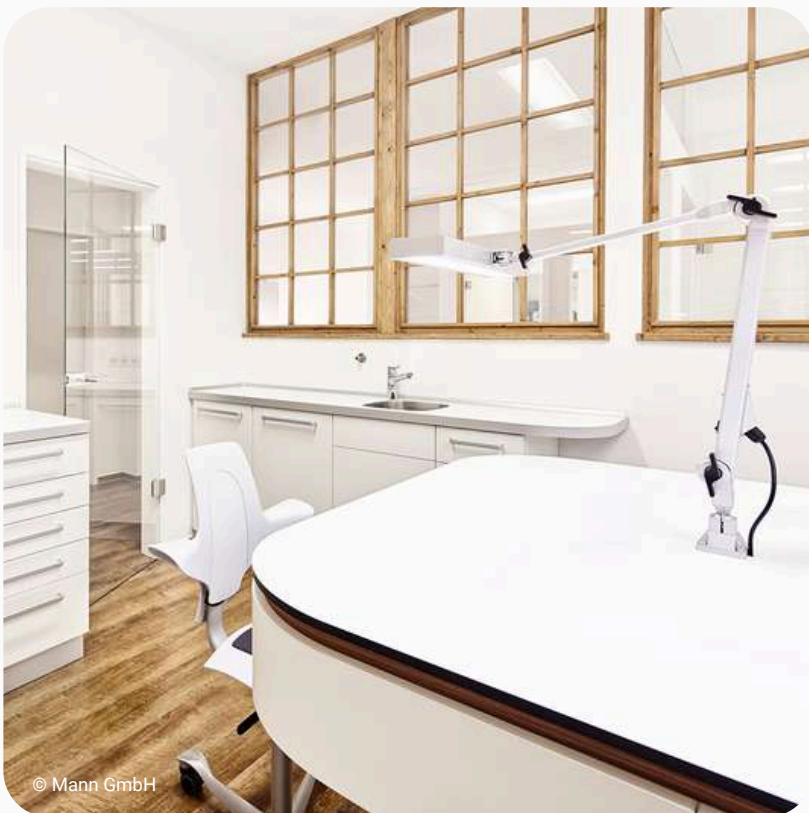

# HIGHLIGHTS

- ✓ No colour location shifts when dimming the LEDs
- ✓ No UV and infrared components in the light spectrum (prevents e.g. premature hardening of plastics)
- ✓ No heat load in the direction of light emission - only slight heating of the luminaire head
- ✓ Homogeneous, large-area light due to single-row arrangement of LED modules
- ✓ Compact and robust luminaire housing with a spring-supported articulated arm in the middle and foot joint / 3-D joint on the luminaire head with large adjustment range