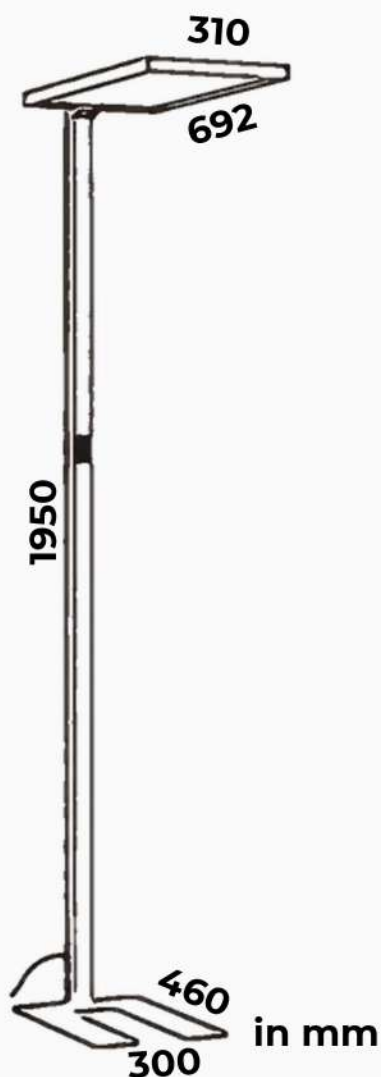

Floor lamp

STANDARD

● RAL 9005 / black

● RAL 9006 / silver

○ RAL 9016 / white

TECHNICAL DATA

V	220-240
Hz	50-60
W	76
Lm	7600
K	4000
CRI	80
kg	17,1

Material:	Aluminum
Insert:	Mobile
Dimming:	Dimmable
Operation:	Infrared motion detector, touch display
Service life:	50.000 h
Warranty:	5 years
Light outlets:	direct/indirect
Half beam angle:	80°/110°
UGR:	UGR < 19
Stroboscopic effect:	0
Risk group:	RG 0
Color:	White, silver, black
Dimensions:	692 x 310 x 1950 mm (LxWxH)